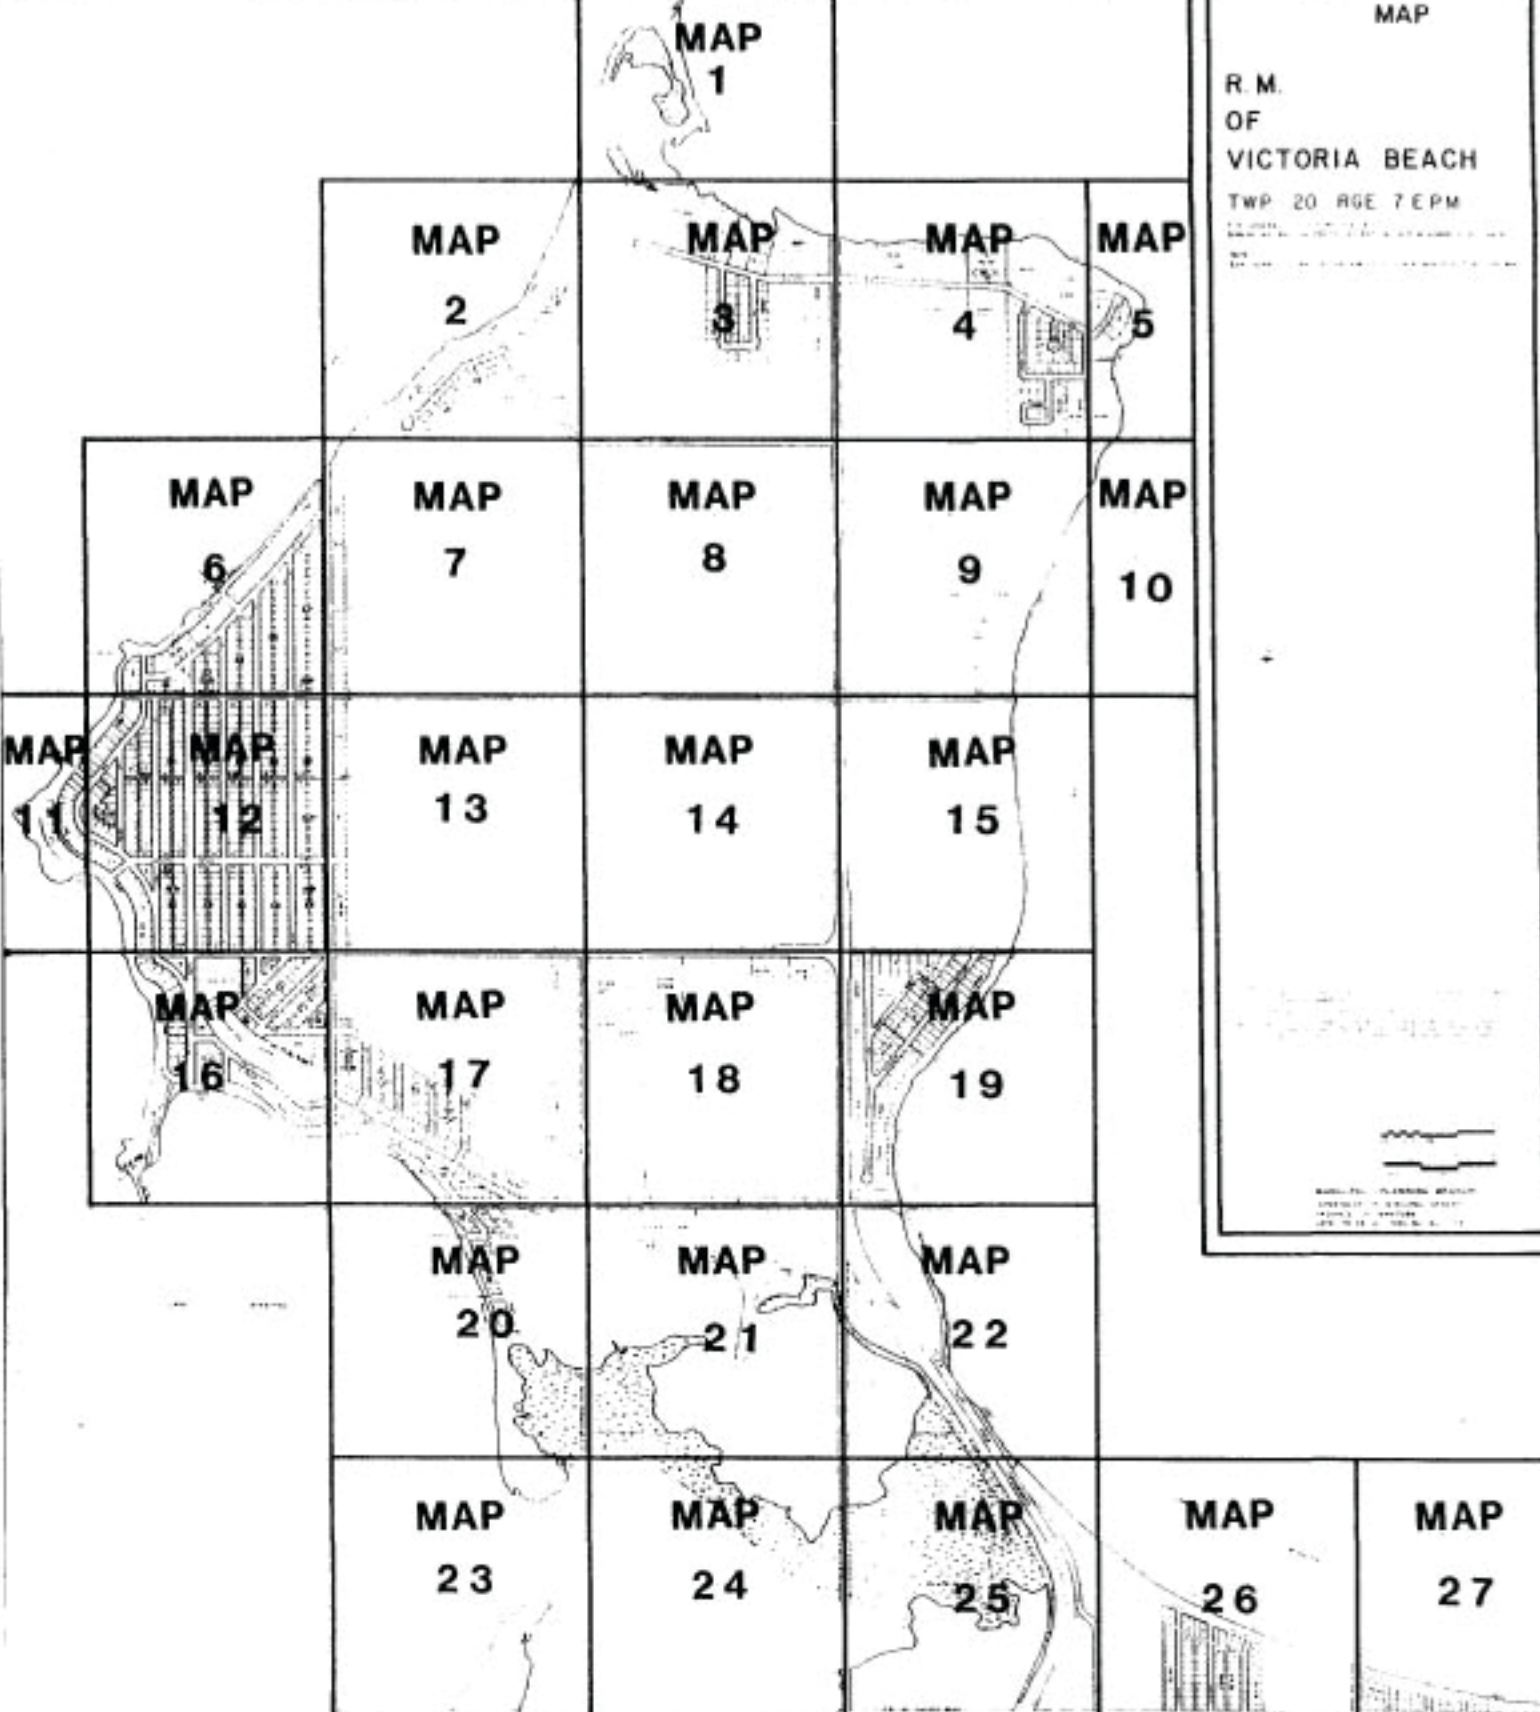

MAP

R. M.
OF
VICTORIA BEACH

TWP 20 RGE 7 EPM

1:50,000
1:25,000
1:12,500

AGRICULTURAL PLANNING BOARD
1985
1:50,000
1:25,000
1:12,500